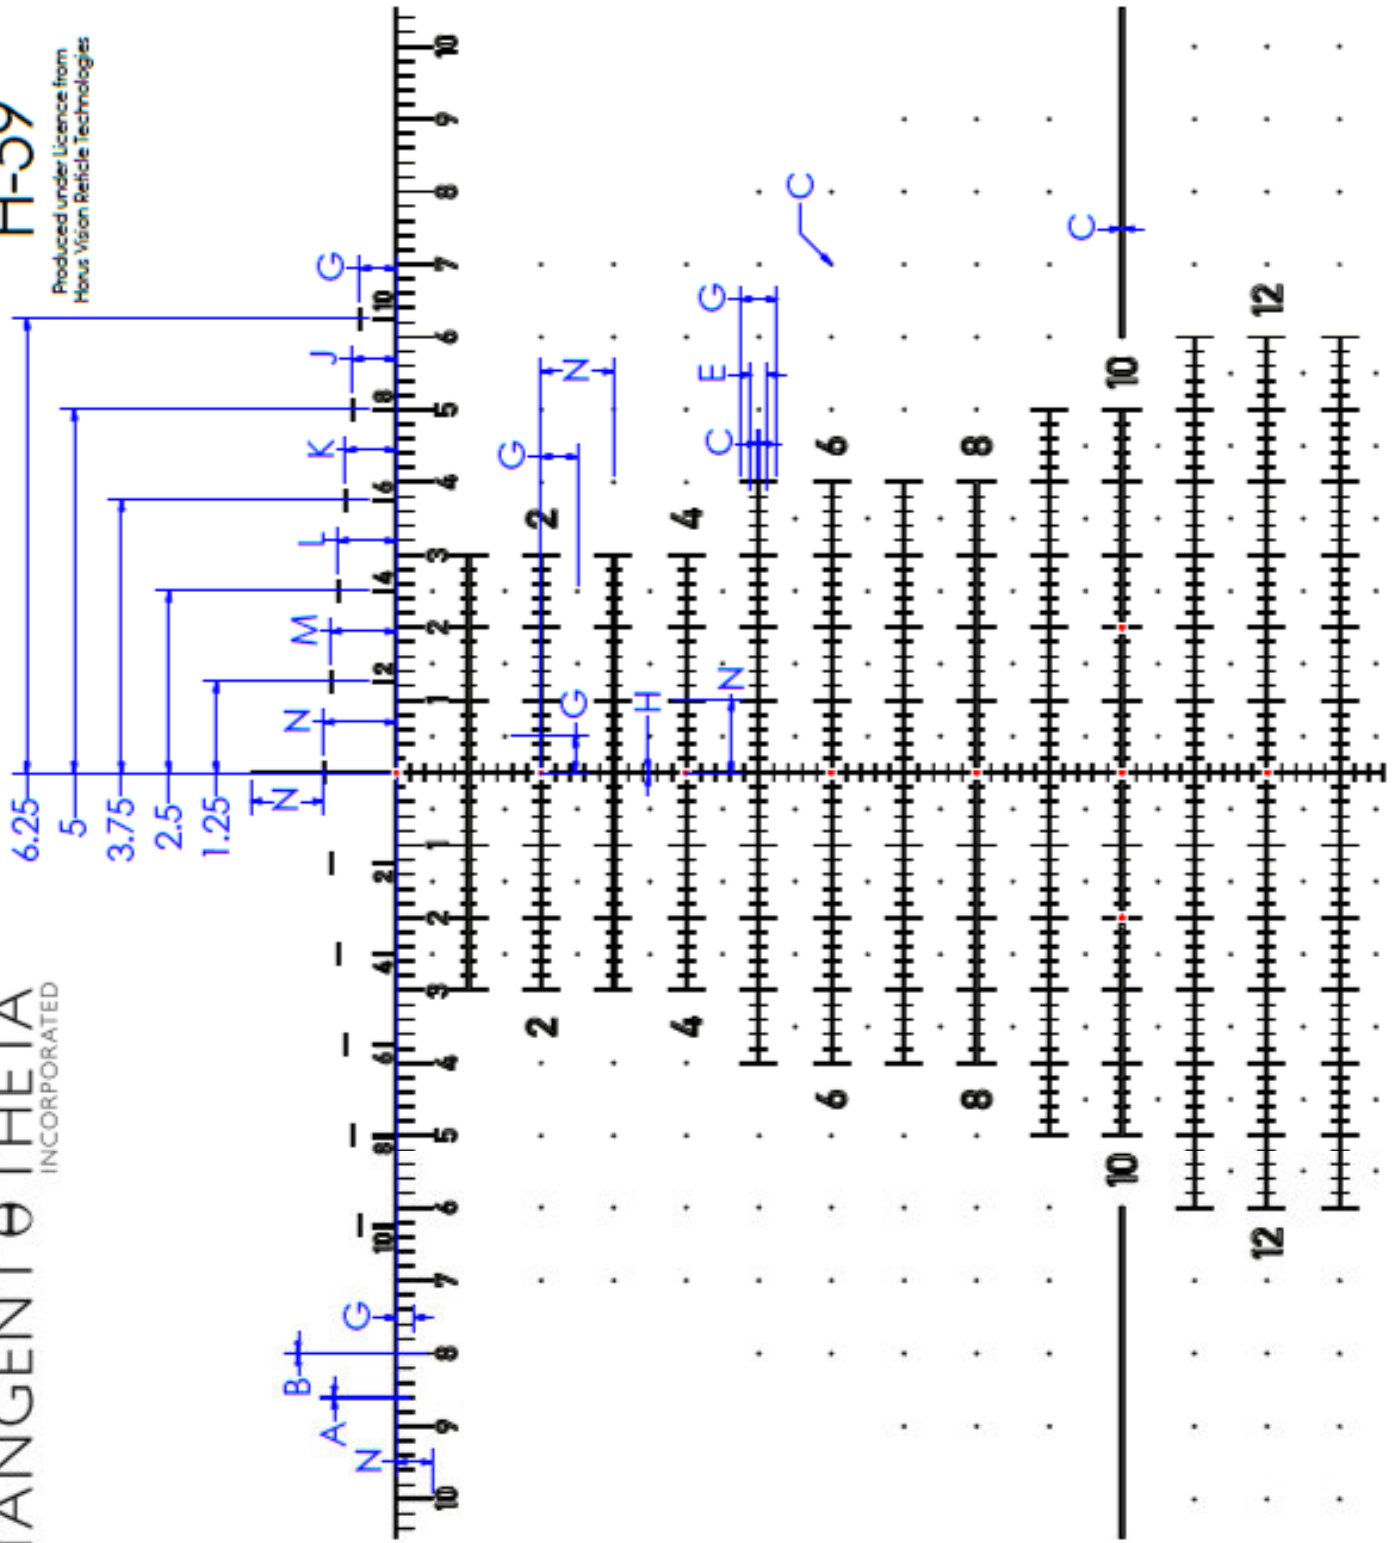

TANGENT Θ THETA INCORPORATED

H-59
Produced under Licence from
Hous Vision Refitcile Technologies

Units	A	B	C	D	E	F	G	H	J	K	L	M	N
mrad	0.020	0.028	0.040	0.055	0.22	0.25	0.50	0.55	0.6	0.7	0.8	0.9	1
in/100yd	0.072	0.101	0.144	0.198	0.792	.9	1.8	1.98	2.16	2.52	2.88	3.24	3.6
cm/100m	0.2	0.28	0.4	0.55	2.2	2.5	5	5.5	6	7	8	9	10